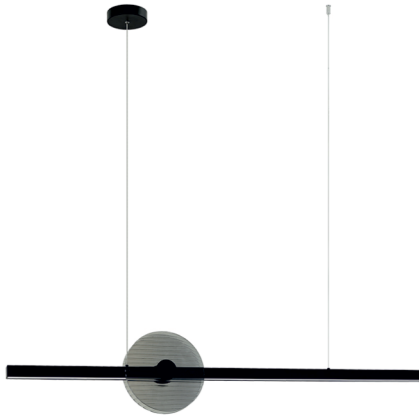

# Product Data Sheet

Date: 29/10/2025  
Zambelis Lights

Code 25425

Color: Black

Smoked Glass

## Physical Specifications

Luminaire Type	Indoor Pendant Lights
Color	Black-Smoked Glass
Material	Metal - Glass - Aluminium
IP	20
Warranty	3 Years

## Dimensions Reference

Overall Dimensions	L: 120.7cm W: 5cm H: 22cm
Base	Ø: 12.4cm H: 3cm
Profile	W: 3cm H: 2cm
Cable & Wires	200cm Cable Adjustable
Cutting Hole	None
Depth Required	None

## Physical Specifications

Luminaire Type	Indoor Pendant Lights
Color	Gold-Clear Glass
Material	Metal - Glass - Aluminium
IP	20
Warranty	3 Years