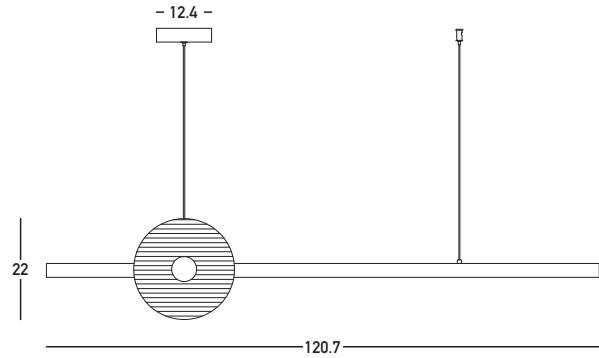

Product Data Sheet

Date: 29/10/2025
Zambelis Lights

Code 25425

Color: Black

Smoked Glass

Physical Specifications

Luminaire Type	Indoor Pendant Lights
Color	Black-Smoked Glass
Material	Metal - Glass - Aluminium
IP	20
Warranty	3 Years

Dimensions Reference

Overall Dimensions	L: 120.7cm W: 5cm H: 22cm
Base	Ø: 12.4cm H: 3cm
Profile	W: 3cm H: 2cm
Cable & Wires	200cm Cable Adjustable
Cutting Hole	None
Depth Required	None

Illumination Data

Color Temperature	3000K
Cri	80
Lumen Output	1390Lm
Beam Angle	360° in a sphere
UGR	N/A
Energy Efficiency Class	D
Indicative Lifetime	L70B50 30000h
Mc Adam	SDCM<1.6

Electrical Specifications

Input Voltage	220-240V
Operating Frequency	50/60Hz
Power	20W
Supply Current	500mA
Voltage Compatibility	27-42VDC
Light Source	LED built in
Dimming Options	Triac
Safety Class	I

Packing Info

Package Size	L: 126.5cm W: 29cm H: 12cm
Gross Weight	2.7kg