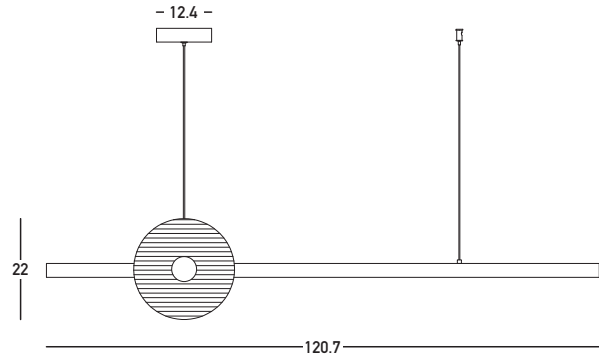

Product Data Sheet

Code 25426

Date: 29/10/2025
Zambelis Lights

Color: Gold
Clear Glass