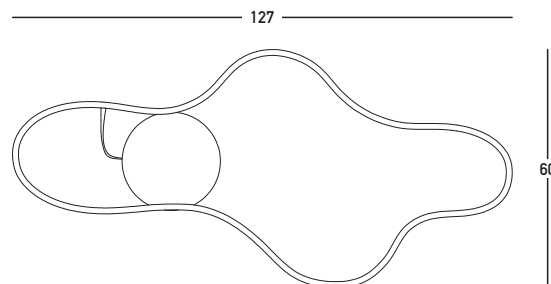

Product Data Sheet

Code 25416

Color: Brushed Coffee

Date: 6/11/2025

Zambelis Lights

Physical Specifications

Luminaire Type	Indoor Pendant Lights
Color	Brushed Coffee
Material	Metal - Aluminium - Silicone
IP	20
Warranty	3 Years

Dimensions Reference

Overall Dimensions	L: 127cm W: 60cm H: 3.2cm
Base	Ø: 25cm H: 4cm
Cable & Wires	200cm Cable Adjustable
Cutting Hole	None
Depth Required	None

Illumination Data

Color Temperature	3000K
Cri	90
Lumen Output	3050Lm
Beam Angle	360° in a sphere
UGR	N/A
Energy Efficiency Class	E
Indicative Lifetime	L70B50 30000h
Mc Adam	SDCM<5

Electrical Specifications

Input Voltage	220-240V
Operating Frequency	50/60Hz
Power	95W
Supply Current	1200mA
Voltage Compatibility	33-38VDC
Light Source	LED built in
Dimming Options	Triac
Safety Class	I

Packing Info

Package Size	L: 136cm W: 69cm H: 12.5cm
Gross Weight	5.08kg