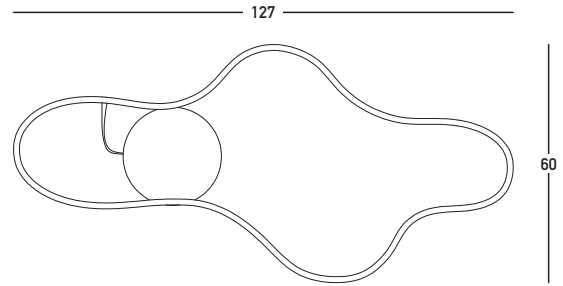

Product Data Sheet

Code 25415

Color: Sandy Black

Date: 6/11/2025
Zambelis Lights

Physical Specifications

Luminaire Type	Indoor Pendant Lights
Color	Sandy Black
Material	Metal - Aluminium - Silicone
IP	20
Warranty	3 Years

Dimensions Reference

Overall Dimensions	L: 127cm W: 60cm H: 3.2cm
Base	Ø: 25cm H: 4cm
Cable & Wires	200cm Cable Adjustable
Cutting Hole	None
Depth Required	None

Illumination Data

Color Temperature	3000K
Cri	90
Lumen Output	3050Lm
Beam Angle	360° in a sphere
UGR	N/A
Energy Efficiency Class	E
Indicative Lifetime	L70B50 30000h
Mc Adam	SDCM<5

Electrical Specifications

Input Voltage	220-240V
Operating Frequency	50/60Hz
Power	95W
Supply Current	1200mA
Voltage Compatibility	33-38VDC
Light Source	LED built in
Dimming Options	Triac
Safety Class	I

Packing Info

Package Size	L: 136cm W: 69cm H: 12.5cm
Gross Weight	5.08kg