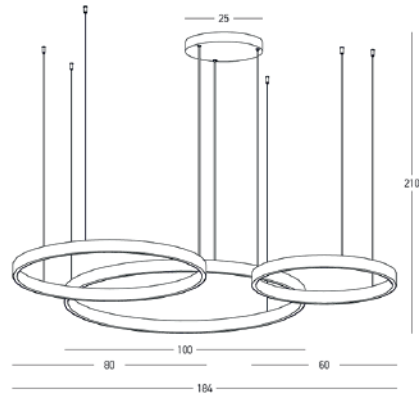

Product Data Sheet

Code 25375

Color: Sandy Black

Date: 11/11/2025
Zambelis Lights

Physical Specifications

Luminaire Type	Indoor Pendant Lights
Special Feature	Up-Down Lighting
Color	Sandy Black
Material	Aluminium - Acrylic
IP	20
Warranty	3 Years

Dimensions Reference

Overall Dimensions	Ø: 60cm + Ø: 80cm + Ø: 100cm
	H: 210cm
Base	Ø: 25cm H: 4cm
Profile	1.8 x 5cm
Cable & Wires	200cm Cable Adjustable
Cutting Hole	None
Depth Required	None

Illumination Data

Color Temperature	3000K
Cri	80
Lumen Output	9357Lm
Beam Angle	360° in a sphere
UGR	N/A
Energy Efficiency Class	E
Indicative Lifetime	L70B50 30000h
Mc Adam	SDCM<2

Electrical Specifications

Input Voltage	220-240V
Operating Frequency	50/60Hz
Power	174W
Supply Current	2400mA + 2400mA
Voltage Compatibility	32-42VDC + 32-42VDC
Light Source	LED Built in
Dimming Options	Triac
Safety Class	I

Packing Info

Package Size	L: 106cm W: 106cm H: 10cm
Gross Weight	7.8kg

Product Description

Pendant LED Light Up-Down 174W 3000K
Sandy Black Aluminium - Acrylic

www.zambelislights.gr | info@zambelislights.gr