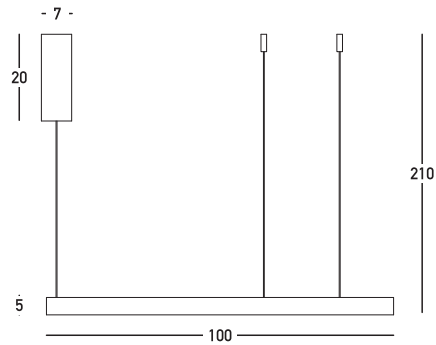

## Physical Specifications

Luminaire Type	Indoor Pendant Lights
Special Feature	Up-Down Lighting
Color	Sandy Black
Material	Aluminium - Acrylic
IP	20
Warranty	3 Years

## Dimensions Reference

Overall Dimensions	Ø: 100cm H: 210cm
Base	Ø: 7cm H: 20cm
Profile	1.8 x 5cm
Cable & Wires	200cm Cable Adjustable
Cutting Hole	None
Depth Required	None

## Illumination Data

Color Temperature	3000K
Cri	80
Lumen Output	4620Lm
Beam Angle	360° in a sphere
UGR	N/A
Energy Efficiency Class	E
Indicative Lifetime	L70B50 30000h
Mc Adam	SDCM<2

## Packing Info

Package Size	L: 106cm W: 106cm H: 10cm
Gross Weight	4.4kg