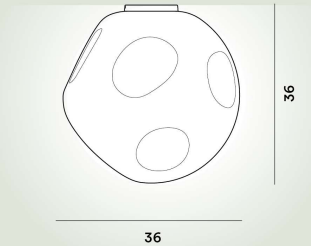

Hoba Ceiling

Ludovica e Roberto Palomba
2023

Crafted in matte blown glass, the Hoba lamps feature an asymmetrical and irregular shape, reminiscent of a crystallized meteorite in the moment of flight. Created with a special glass blowing procedure, their irregular forms are always slightly different from each other, forming a collection of consistently unique pieces, produced in series but with the characteristics of handmade uniqueness. Available in various sizes and for different functions, they emit warm and enveloping light.

Hoba Grande Ceiling

Color
White

Material
Blown glass

Light Source
LED retrofit bulb included E27 18W 2700 K 1521lm CRI >80 Dimmable

Weight
kg 4,4

Certifications
CE  IP 20