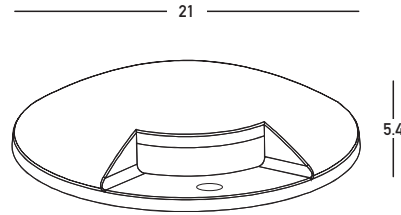

Product Data Sheet

Date: 29/10/2025
Zambelis Lights

Code E462

Color: Grey