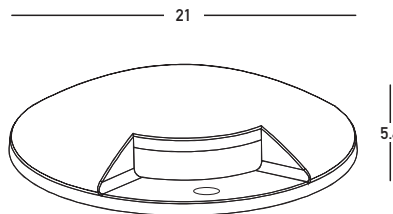

Product Data Sheet

Code E461

Color: Grey

Date: 29/10/2025
Zambelis Lights

Physical Specifications

Luminaire Type	Inground Lights
Color	Grey
Material	Aluminium-Clear PC Diffuser
IP	67
IK	10
Installation	Surface Ground
Warranty	3 Years

Dimensions Reference

Overall Dimensions	Ø: 21cm H: 5.4cm
Cable & Wires	None
Cutting Hole	None
Depth Required	None

Illumination Data

Color Temperature	3000K
Cri	80
Lumen Output	130Lm
Beam Angle	360° in a sphere
UGR	N/A
Energy Efficiency Class	G
Indicative Lifetime	L70B50 30000H
Mc Adam	SDCM<5.75

Packing Info

Package Size	L: 21.5cm W: 6.5cm H: 21.5cm
Gross Weight	0.8kg

Product Description

Outdoor Surface Ground LED Light 3W 3000K Grey Aluminium Clear PC Diffuser IP67