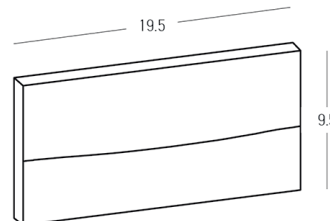

Product Data Sheet

Code E454

Color: Sandy White

Date: 01/12/2025
Zambelis Lights

Physical Specifications

Luminaire Type	Step Lights
Color	Sandy White
Material	Aluminium - PC Diffuser
IP	65
IK	4
Warranty	3 Years

Dimensions Reference

Overall Dimensions	L: 1.5cm W: 19.5cm H: 9.5cm
Cable & Wires	None
Cutting Hole	None
Depth Required	None

Illumination Data

Color Temperature	3000K
Cri	80
Lumen Output	285Lm
Beam Angle	360° in a sphere
UGR	N/A
Energy Efficiency Class	E
Indicative Lifetime	L70B50 30000H
Mc Adam	SDCM<5.75

Packing Info

Package Size	L: 19.5cm W: 4.5cm H: 10cm
Gross Weight	0.4kg

Product Description

Outdoor Step Light LED 4W 3000K
Aluminium PC Diffuser Sandy White IP65

www.zambelislights.gr | info@zambelislights.gr