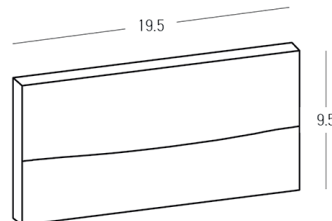

Product Data Sheet

Code E453

Color: Graphite

Date: 01/12/2025
Zambelis Lights

Physical Specifications

Luminaire Type	Step Lights
Color	Graphite
Material	Aluminium - PC Diffuser
IP	65
IK	4
Warranty	3 Years

Dimensions Reference

Overall Dimensions	L: 1.5cm W: 19.5cm H: 9.5cm
Cable & Wires	None
Cutting Hole	None
Depth Required	None

Illumination Data

Color Temperature	3000K
Cri	80
Lumen Output	285Lm
Beam Angle	360° in a sphere
UGR	N/A
Energy Efficiency Class	E
Indicative Lifetime	L70B50 30000H
Mc Adam	SDCM<5.75

Packing Info

Package Size	L: 19.5cm W: 4.5cm H: 10cm
Gross Weight	0.4kg

Product Description

Outdoor Step Light LED 4W 3000K
Aluminium PC Diffuser Graphite IP65

www.zambelislights.gr | info@zambelislights.gr