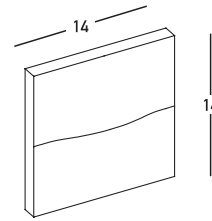

Product Data Sheet

Date: 22/11/2025
Zambelis Lights

Code E451

Color: Sandy White

Physical Specifications

Luminaire Type	Step Lights
Color	Sandy White
Material	Aluminium - PC Diffuser
IP	65
IK	4
Warranty	3 Years

Dimensions Reference

Overall Dimensions	L: 2.6cm W: 14cm H: 14cm
Cable & Wires	None
Cutting Hole	None
Depth Required	None

Illumination Data

Color Temperature	3000K
Cri	80
Lumen Output	185Lm
Beam Angle	360° in a sphere
UGR	N/A
Energy Efficiency Class	E
Indicative Lifetime	L70B50 30000H
Mc Adam	SDCM<5.75

Packing Info

Package Size	L: 14.5cm W: 4cm H: 15cm
Gross Weight	0.3kg

Product Description

Outdoor Step Light LED 3W 3000K
Aluminium PC Diffuser Sandy White IP65