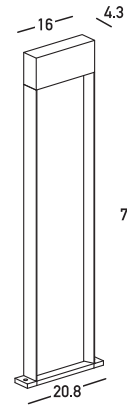

Product Data Sheet

Code E447

Color: Graphite

Date: 27/11/2025
Zambelis Lights

Physical Specifications

Luminaire Type	Outdoor Bollards
Color	Graphite
Material	Aluminium - Glass
IP	65
IK	5
Warranty	3 Years

Dimensions Reference

Overall Dimensions	L: 4.3cm W: 16cm H: 75cm
Base	L: 4.3cm W: 20.8cm H: 1cm
Cable & Wires	None
Depth Required	None
Cutting Hole	None

Illumination Data

Color Temperature	3000K
Cri	80
Lumen Output	316Lm
Beam Angle	360° in a sphere
UGR	N/A
Energy Efficiency Class	F
Indicative Lifetime	L70B50 30000H
Mc Adam	SDCM<0.6

Packing Info

Package Size	L: 16.5cm W: 5.5cm H: 76cm
Gross Weight	2.5kg

Product Description

Bollard LED Light 6.5W 3000K Graphite
Aluminium - Glass IP65