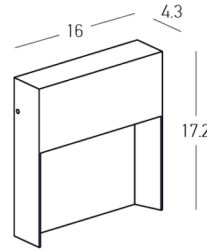

Product Data Sheet

Date: 27/11/2025
Zambelis Lights

Code E446

Color: Graphite