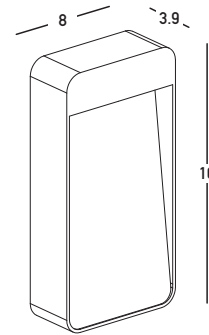

Product Data Sheet

Code E441

Color: Brown

Date: 27/10/2025
Zambelis Lights

Physical Specifications

Luminaire Type	Step Lights
Color	Brown
Material	Aluminium - Glass
IP	65
IK	4
Warranty	3 Years

Dimensions Reference

Overall Dimensions	L: 3.9cm W: 8cm H: 16cm
Cable & Wires	None
Cutting Hole	None
Depth Required	None

Illumination Data

Color Temperature	3000K
Cri	80
Lumen Output	200Lm
Beam Angle	360° in a sphere
UGR	N/A
Energy Efficiency Class	E
Indicative Lifetime	L70B50 30000H
Mc Adam	SDCM<0.9

Packing Info

Package Size	L: 8.5cm W: 5cm H: 17cm
Gross Weight	0.5kg

Product Description

Outdoor Step Light LED 6W 3000K Aluminium Glass
Brown IP65