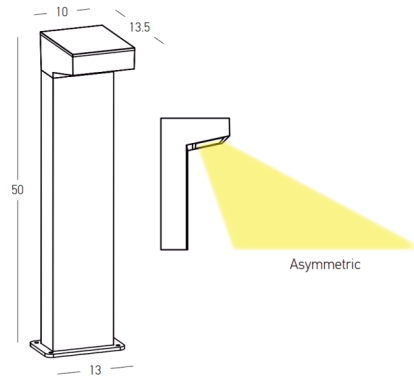

## Physical Specifications

Luminaire Type	Outdoor Bollards
Special Feature	Asymmetric Beam Angle
Color	Graphite
Material	Aluminium - Tempered Glass
IP	65
IK	4
Warranty	3 Years

## Dimensions Reference

Overall Dimensions	L: 13.5cm W: 10cm H: 50cm
Base	L: 8cm W: 13cm H: 0.5cm
Cable & Wires	None
Depth Required	None
Cutting Hole	None

## Packing Info

Package Size	L: 17cm W: 15.2cm H: 52cm
Gross Weight	2.8kg