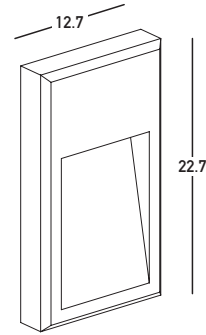

Product Data Sheet

Date: 27/10/2025
Zambelis Lights

Code E346

Color: Graphite