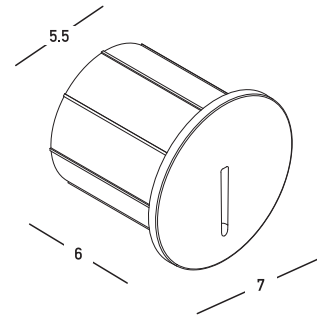

Product Data Sheet

Date: 21/11/2025
Zambelis Lights

Code E321

Color: Sandy White

Physical Specifications

Luminaire Type	Step Lights
Color	Sandy White
Material	Aluminium - Tempered Glass
IP	65
IK	4
Installation	Recessed
Warranty	3 Years

Illumination Data

Color Temperature	3000K
Cri	90
Lumen Output	92Lm
Beam Angle	360° in a sphere
UGR	N/A
Energy Efficiency Class	G
Indicative Lifetime	L70B50 30000H
Mc Adam	SDCM<4.9

Packing Info

Package Size	L: 8cm W: 7cm H: 8cm
Gross Weight	0.3kg

Dimensions Reference

Overall Dimensions	Ø: 7cm L: 6.5cm
Cable & Wires	None
Depth Required	6cm
Recessed Mounting Box	Ø: 5.5cm L: 6cm

Electrical Specifications

Input Voltage	220-240V
Operating Frequency	50/60Hz
Power	3W
Supply Current	600mA
Voltage Compatibility	N/A
Light Source	LED built in
Dimming Options	Non Dimmable
Safety Class	I

Product Description

Outdoor Step Light LED 3W 3000K
Aluminium Tempered Glass Sandy White IP65