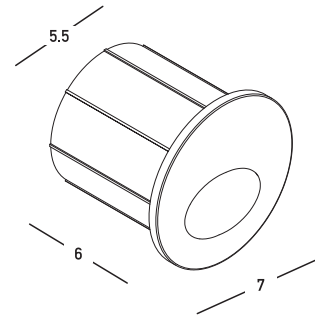

Product Data Sheet

Date: 21/11/2025
Zambelis Lights

Code E320

Color: Sandy White

Physical Specifications

Luminaire Type	Step Lights
Color	Sandy White
Material	Aluminium - Tempered Glass
IP	65
IK	4
Installation	Recessed
Warranty	3 Years

Illumination Data

Color Temperature	3000K
Cri	90
Lumen Output	133Lm
Beam Angle	360° in a sphere
UGR	N/A
Energy Efficiency Class	G
Indicative Lifetime	L70B50 30000H
Mc Adam	SDCM<4.9

Packing Info

Package Size	L: 8cm W: 7cm H: 8cm
Gross Weight	0.3kg

Dimensions Reference

Overall Dimensions	Ø: 7cm L: 6.5cm
Cable & Wires	None
Depth Required	6cm
Recessed Mounting Box	Ø: 5.5cm L: 6cm

Electrical Specifications

Input Voltage	220-240V
Operating Frequency	50/60Hz
Power	3W
Supply Current	600mA
Voltage Compatibility	N/A
Light Source	LED built in
Dimming Options	Non Dimmable
Safety Class	I

Product Description

Outdoor Step Light LED 3W 3000K
Aluminium Tempered Glass Sandy White IP65