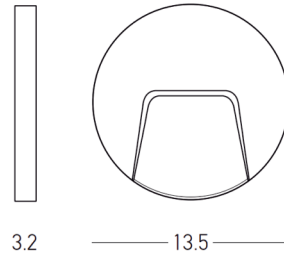

Product Data Sheet

Code E184

Color: White

Date: 09/12/2025
Zambelis Lights

Physical Specifications

Luminaire Type	Step Lights
Color	White
Material	ABS
IP	54
IK	4
Warranty	3 Years

Dimensions Reference

Overall Dimensions	Ø: 13.5cm L: 3.2cm
Cable & Wires	None
Depth Required	None
Cutting Hole	None

Illumination Data

Color Temperature	3000K
Cri	80
Lumen Output	92Lm
Beam Angle	360° in a sphere
UGR	N/A
Energy Efficiency Class	F
Indicative Lifetime	L70B50 30000H
Mc Adam	SDCM<6

Electrical Specifications

Input Voltage	220-240V
Operating Frequency	50/60Hz
Power	3W
Supply Current	D.O.B (Driver On Board)
Voltage Compatibility	D.O.B (Driver On Board)
Light Source	LED built in
Dimming Options	Non Dimmable
Safety Class	I

Packing Info

Package Size	L: 4cm W: 15cm H: 15cm
Gross Weight	0.22kg