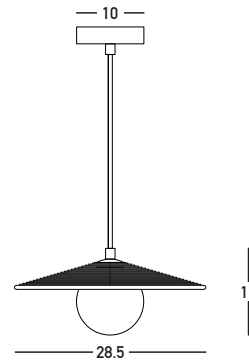

Product Data Sheet

Code 2598

Date: 24/10/2025
Zambelis Lights

Color: Black

Terracotta

Physical Specifications

Luminaire Type	Indoor Single Pendant Lights
Color	Terracotta-Black
Material	Metal - Clay - Opal Glass
IP	20
Warranty	3 Years

Dimensions Reference

Overall Dimensions	Ø: 28.5cm H: 11cm
Base	Ø: 10cm H: 2.5cm
Cable & Wires	180cm Cable Adjustable
Cutting Hole	None
Depth Required	None

Illumination Data

Color Temperature	N/A
Cri	N/A
Lumen Output	N/A
Beam Angle	N/A
UGR	N/A
Energy Efficiency Class	N/A
Indicative Lifetime	N/A
Mc Adam	N/A

Electrical Specifications

Input Voltage	220-240V
Operating Frequency	50/60Hz
Power	9W MAX
Light Source	1x G9 LED Bulb (not included)
Dimming Options	None
Safety Class	I

Packing Info

Package Size	L: 34cm W: 34cm H: 22cm
Gross Weight	2.5kg