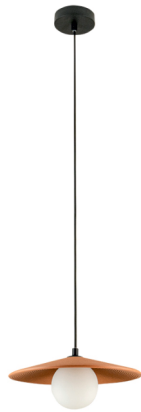

Product Data Sheet

Code 2598

Date: 24/10/2025
Zambelis Lights

Color: Black

Terracotta

Physical Specifications

Luminaire Type	Indoor Single Pendant Lights
Color	Terracotta-Black
Material	Metal - Clay - Opal Glass
IP	20
Warranty	3 Years

Dimensions Reference

Overall Dimensions	Ø: 28.5cm H: 11cm
Base	Ø: 10cm H: 2.5cm
Cable & Wires	180cm Cable Adjustable
Cutting Hole	None
Depth Required	None

Illumination Data

Color Temperature	N/A
Cri	N/A
Lumen Output	N/A
Beam Angle	N/A
UGR	N/A
Energy Efficiency Class	N/A
Indicative Lifetime	N/A
Mc Adam	N/A

Product Description

Pendant Light 1xG9 LED MAX 9W
Terracotta Clay - Black - Metal - Opal Glass

www.zambelislights.gr | info@zambelislights.gr