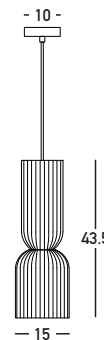

# Product Data Sheet

Date: 30/10/2025  
Zambelis Lights

Code 2596

Color: Terracotta

Sandy Black

## Dimensions Reference

Overall Dimensions	Ø: 15cm H: 43.5cm
Base	Ø: 10cm H: 2.5cm
Cable & Wires	180cm Fabric Cable Adjustable
Cutting Hole	None
Depth Required	None

## Packing Info

Package Size	L: 38cm W: 35cm H: 20.5cm
Gross Weight	3.65kg