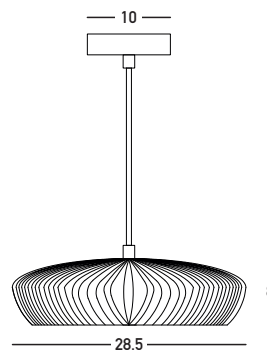

Product Data Sheet

Date: 24/10/2025
Zambelis Lights

Code 2591

Color: Terracotta

Sandy Black

Physical Specifications

Luminaire Type	Indoor Single Pendant Lights
Color	Terracotta-Sandy Black
Material	Metal - Clay
IP	20
Warranty	3 Years

Dimensions Reference

Overall Dimensions	Ø: 28.5cm H: 8cm
Base	Ø: 10cm H: 2.5cm
Cable & Wires	180cm Fabric Cable Adjustable
Cutting Hole	None
Depth Required	None

Illumination Data

Color Temperature	N/A
Cri	N/A
Lumen Output	N/A
Beam Angle	N/A
UGR	N/A
Energy Efficiency Class	N/A
Indicative Lifetime	N/A
Mc Adam	N/A

Electrical Specifications

Input Voltage	220-240V
Operating Frequency	50/60Hz
Power	9W MAX
Light Source	2x G9 LED Bulb (not included)
Dimming Options	None
Safety Class	I

Packing Info

Package Size	L: 34cm W: 34cm H: 14.5cm
Gross Weight	2.7kg