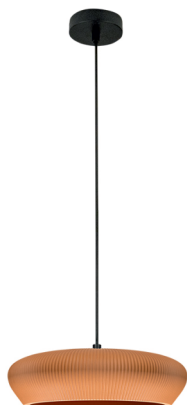

Product Data Sheet

Date: 24/10/2025
Zambelis Lights

Code 2591

Color: Terracotta

Sandy Black

Physical Specifications

Luminaire Type	Indoor Single Pendant Lights
Color	Terracotta-Sandy Black
Material	Metal - Clay
IP	20
Warranty	3 Years

Dimensions Reference

Overall Dimensions	Ø: 28.5cm H: 8cm
Base	Ø: 10cm H: 2.5cm
Cable & Wires	180cm Fabric Cable Adjustable
Cutting Hole	None
Depth Required	None

Illumination Data

Color Temperature	N/A
Cri	N/A
Lumen Output	N/A
Beam Angle	N/A
UGR	N/A
Energy Efficiency Class	N/A
Indicative Lifetime	N/A
Mc Adam	N/A

Product Description

Pendant Light 2xG9 LED MAX 9W
Terracotta - Sandy Black Clay - Metal