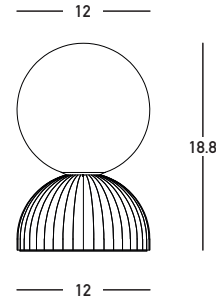

Product Data Sheet

Date: 30/10/2025
Zambelis Lights

Code 2590

Color: Terracotta-Black

Physical Specifications

Luminaire Type	Indoor Table Lights
Color	Terracotta-Black
Material	Metal - Clay - Opal Glass
IP	20
Warranty	3 Years

Dimensions Reference

Overall Dimensions	Ø: 12cm H: 18.8cm
Base	Ø: 12cm H: 6cm
Opal Glass	Ø: 12cm
Cable & Wires	150cm Black Cable Available
Cutting Hole	None
Depth Required	None

Illumination Data

Color Temperature	N/A
Cri	N/A
Lumen Output	N/A
Beam Angle	N/A
UGR	N/A
Energy Efficiency Class	N/A
Indicative Lifetime	N/A
Mc Adam	N/A

Electrical Specifications

Input Voltage	220-240V
Operating Frequency	50/60Hz
Power	9W MAX
Light Source	1x G9 Bulb (not included)
Dimming Options	None
Safety Class	I

Packing Info

Package Size	L: 15cm W: 15cm H: 22cm
Gross Weight	1.5kg