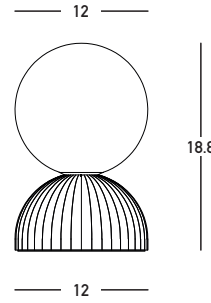

Product Data Sheet

Date: 30/10/2025
Zambelis Lights

Code 2589

Color: Olive Green-Black

Physical Specifications

Luminaire Type	Indoor Table Lights
Color	Olive Green-Black
Material	Metal - Clay - Opal Glass
IP	20
Warranty	3 Years

Dimensions Reference

Overall Dimensions	Ø: 12cm H: 18.8cm
Base	Ø: 12cm H: 6cm
Opal Glass	Ø: 12cm
Cable & Wires	150cm Black Cable Available
Cutting Hole	None
Depth Required	None

Illumination Data

Color Temperature	N/A
Cri	N/A
Lumen Output	N/A
Beam Angle	N/A
UGR	N/A
Energy Efficiency Class	N/A
Indicative Lifetime	N/A
Mc Adam	N/A

Electrical Specifications

Input Voltage	220-240V
Operating Frequency	50/60Hz
Power	9W MAX
Light Source	1x G9 Bulb (not included)
Dimming Options	None
Safety Class	I

Packing Info

Package Size	L: 15cm W: 15cm H: 22cm
Gross Weight	1.5kg