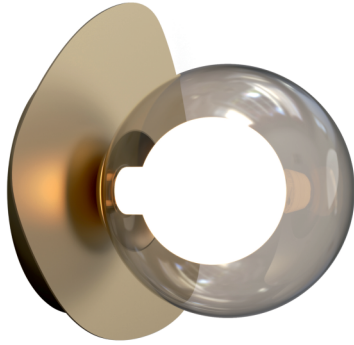

Product Data Sheet

Date: 19/11/2025
Zambelis Lights

Code 2580

Color: Gold Matt

Smoked Glass

Physical Specifications

Luminaire Type	Indoor Wall lights
Color	Gold Matt-Smoked Glass
Material	Metal - Aluminium - Glass
IP	20
Warranty	3 Years

Dimensions Reference

Overall Dimensions	L: 16.6cm W: 20.5cm H: 19.5cm
Base	Ø: 15cm H: 2cm
Glass	Ø: 15cm
Cable & Wires	None
Cutting Hole	None
Depth Required	None

Illumination Data

Color Temperature	N/A
Cri	N/A
Lumen Output	N/A
Beam Angle	N/A
UGR	N/A
Energy Efficiency Class	N/A
Indicative Lifetime	N/A
Mc Adam	N/A

Product Description

Indoor Wall Light 1x G9 LED 4W MAX Gold Matt
Smoked Glass Metal Aluminium