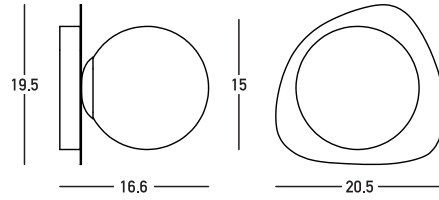

Product Data Sheet

Date: 19/11/2025
Zambelis Lights

Code 2580

Color: Gold Matt

Smoked Glass

Physical Specifications

Luminaire Type	Indoor Wall lights
Color	Gold Matt-Smoked Glass
Material	Metal - Aluminium - Glass
IP	20
Warranty	3 Years

Dimensions Reference

Overall Dimensions	L: 16.6cm W: 20.5cm H: 19.5cm
Base	Ø: 15cm H: 2cm
Glass	Ø: 15cm
Cable & Wires	None
Cutting Hole	None
Depth Required	None

Illumination Data

Color Temperature	N/A
Cri	N/A
Lumen Output	N/A
Beam Angle	N/A
UGR	N/A
Energy Efficiency Class	N/A
Indicative Lifetime	N/A
Mc Adam	N/A

Electrical Specifications

Input Voltage	220-240V
Operating Frequency	50/60Hz
Power	4W MAX
Light Source	1x G9 LED Bulb (not included)
Dimming Options	None
Safety Class	I

Packing Info

Package Size	L: 43cm W: 28cm H: 22cm
Gross Weight	1.33kg