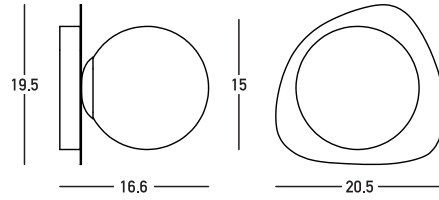

Product Data Sheet

Date: 19/11/2025
Zambelis Lights

Code 2579

Color: Sandy White

Smoked Glass

Physical Specifications

Luminaire Type	Indoor Wall lights
Color	Sandy White-Smoked Glass
Material	Metal - Aluminium - Glass
IP	20
Warranty	3 Years

Dimensions Reference

Overall Dimensions	L: 16.6cm W: 20.5cm H: 19.5cm
Base	Ø: 15cm H: 2cm
Glass	Ø: 15cm
Cable & Wires	None
Cutting Hole	None
Depth Required	None

Illumination Data

Color Temperature	N/A
Cri	N/A
Lumen Output	N/A
Beam Angle	N/A
UGR	N/A
Energy Efficiency Class	N/A
Indicative Lifetime	N/A
Mc Adam	N/A

Electrical Specifications

Input Voltage	220-240V
Operating Frequency	50/60Hz
Power	4W MAX
Light Source	1x G9 LED Bulb (not included)
Dimming Options	None
Safety Class	I

Packing Info

Package Size	L: 43cm W: 28cm H: 22cm
Gross Weight	1.33kg