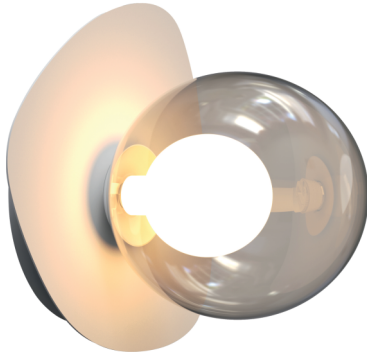

Product Data Sheet

Date: 19/11/2025
Zambelis Lights

Code 2579

Color: Sandy White

Smoked Glass

Physical Specifications

Luminaire Type	Indoor Wall lights
Color	Sandy White-Smoked Glass
Material	Metal - Aluminium - Glass
IP	20
Warranty	3 Years

Dimensions Reference

Overall Dimensions	L: 16.6cm W: 20.5cm H: 19.5cm
Base	Ø: 15cm H: 2cm
Glass	Ø: 15cm
Cable & Wires	None
Cutting Hole	None
Depth Required	None

Illumination Data

Color Temperature	N/A
Cri	N/A
Lumen Output	N/A
Beam Angle	N/A
UGR	N/A
Energy Efficiency Class	N/A
Indicative Lifetime	N/A
Mc Adam	N/A

Product Description

Indoor Wall Light 1x G9 LED 4W MAX Sandy White
Smoked Glass Metal Aluminium