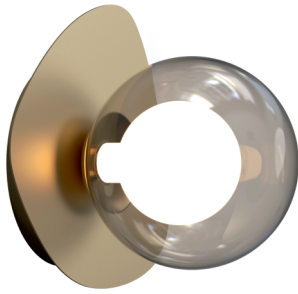

# Product Data Sheet

Date: 19/11/2025  
Zambelis Lights

Code 2578

Color: Gold Matt

Smoked Glass

## Physical Specifications

Luminaire Type	Indoor Wall lights
Color	Gold Matt-Smoked Glass
Material	Metal - Aluminium - Glass
IP	20
Warranty	3 Years

## Dimensions Reference

Overall Dimensions	L: 14.5cm W: 16.4cm H: 15.6cm
Base	Ø: 12cm H: 2cm
Glass	Ø: 12cm
Cable & Wires	None
Cutting Hole	None
Depth Required	None