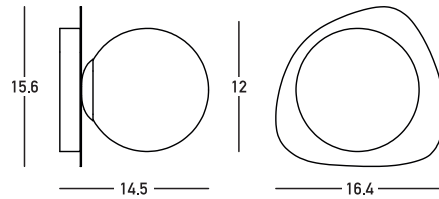

Product Data Sheet

Date: 19/11/2025
Zambelis Lights

Code 2578

Color: Gold Matt

Smoked Glass

Physical Specifications

Luminaire Type	Indoor Wall lights
Color	Gold Matt-Smoked Glass
Material	Metal - Aluminium - Glass
IP	20
Warranty	3 Years

Dimensions Reference

Overall Dimensions	L: 14.5cm W: 16.4cm H: 15.6cm
Base	Ø: 12cm H: 2cm
Glass	Ø: 12cm
Cable & Wires	None
Cutting Hole	None
Depth Required	None

Illumination Data

Color Temperature	N/A
Cri	N/A
Lumen Output	N/A
Beam Angle	N/A
UGR	N/A
Energy Efficiency Class	N/A
Indicative Lifetime	N/A
Mc Adam	N/A

Electrical Specifications

Input Voltage	220-240V
Operating Frequency	50/60Hz
Power	4W MAX
Light Source	1x G9 LED Bulb (not included)
Dimming Options	None
Safety Class	I

Packing Info

Package Size	L: 37cm W: 24cm H: 20cm
Gross Weight	0.97kg

Product Description

Indoor Wall Light 1x G9 LED 4W MAX Gold Matt
Smoked Glass Metal Aluminium