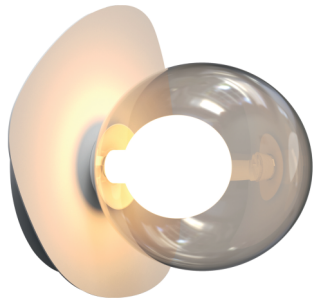

Product Data Sheet

Date: 19/11/2025
Zambelis Lights

Code 2577

Color: Sandy White

Smoked Glass

Physical Specifications

Luminaire Type	Indoor Wall lights
Color	Sandy White-Smoked Glass
Material	Metal - Aluminium - Glass
IP	20
Warranty	3 Years

Dimensions Reference

Overall Dimensions	L: 14.5cm W: 16.4cm H: 15.6cm
Base	Ø: 12cm H: 2cm
Glass	Ø: 12cm
Cable & Wires	None
Cutting Hole	None
Depth Required	None

Illumination Data

Color Temperature	N/A
Cri	N/A
Lumen Output	N/A
Beam Angle	N/A
UGR	N/A
Energy Efficiency Class	N/A
Indicative Lifetime	N/A
Mc Adam	N/A

Product Description

Indoor Wall Light 1x G9 LED 4W MAX Sandy White
Smoked Glass Metal Aluminium