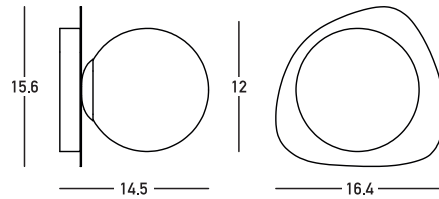

Product Data Sheet

Date: 19/11/2025
Zambelis Lights

Code 2577

Color: Sandy White

Smoked Glass

Physical Specifications

Luminaire Type	Indoor Wall lights
Color	Sandy White-Smoked Glass
Material	Metal - Aluminium - Glass
IP	20
Warranty	3 Years

Dimensions Reference

Overall Dimensions	L: 14.5cm W: 16.4cm H: 15.6cm
Base	Ø: 12cm H: 2cm
Glass	Ø: 12cm
Cable & Wires	None
Cutting Hole	None
Depth Required	None

Illumination Data

Color Temperature	N/A
Cri	N/A
Lumen Output	N/A
Beam Angle	N/A
UGR	N/A
Energy Efficiency Class	N/A
Indicative Lifetime	N/A
Mc Adam	N/A

Electrical Specifications

Input Voltage	220-240V
Operating Frequency	50/60Hz
Power	4W MAX
Light Source	1x G9 LED Bulb (not included)
Dimming Options	None
Safety Class	I

Packing Info

Package Size	L: 37cm W: 24cm H: 20cm
Gross Weight	0.97kg