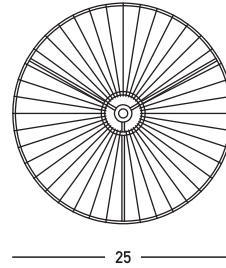

Product Data Sheet

Date: 27/11/2025
Zambelis Lights

Code 25454

Color: Natural

Physical Specifications

Luminaire Type	Indoor Wall Lights
Color	Natural
Material	Metal - Rattan
IP	20
Warranty	3 Years

Dimensions Reference

Overall Dimensions	Ø: 25cm L: 11cm
Base	Ø: 10cm L: 2.5cm
Cable & Wires	None
Cutting Hole	None
Depth Required	None

Illumination Data

Color Temperature	N/A
Cri	N/A
Lumen Output	N/A
Beam Angle	N/A
UGR	N/A
Energy Efficiency Class	N/A
Indicative Lifetime	N/A
Mc Adam	N/A

Electrical Specifications

Input Voltage	220-240V
Operating Frequency	50/60Hz
Power	20W MAX
Light Source	1x E27 Bulb (not included)
	Head Mirror Lamp
Dimming Options	None
Safety Class	I

Packing Info

Package Size	L: 26cm W: 26cm H: 12cm
Gross Weight	0.6kg