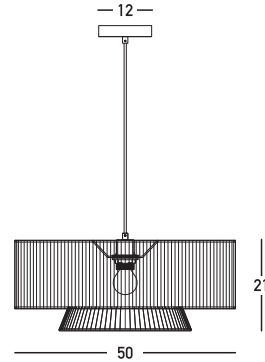

Product Data Sheet

Date: 13/11/2025
Zambelis Lights

Code 25440

Color: Natural

Brown Beige

Physical Specifications

Luminaire Type	Indoor Single Pendant Lights
Color	Natural-Brown Beige
Material	Metal - Paper Rope
IP	20
Warranty	3 Years

Dimensions Reference

Overall Dimensions	Ø: 50cm H: 21cm
Base	Ø: 12cm H: 2.5cm
Cable & Wires	200cm Gold Fabric Cable Adjustable
Cutting Hole	None
Depth Required	None

Illumination Data

Color Temperature	N/A
Cri	N/A
Lumen Output	N/A
Beam Angle	N/A
UGR	N/A
Energy Efficiency Class	N/A
Indicative Lifetime	N/A
Mc Adam	N/A

Electrical Specifications

Input Voltage	220-240V
Operating Frequency	50/60Hz
Power	40W MAX
Light Source	1x E27 Bulb (not included)
Dimming Options	None
Safety Class	I

Packing Info

Package Size	L: 52cm W: 52cm H: 23cm
Gross Weight	2.4kg

Product Description

Pendant Light 1xE27 MAX 40W Natural
Brown Beige Metal - Paper Rope