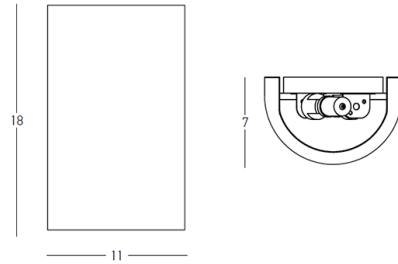

Product Data Sheet

Code 25384

Color: Concrete

Date: 26/11/2025
Zambelis Lights

Physical Specifications

Luminaire Type	Indoor Wall Lights
Special Feature	Up-Down Lighting
Color	Concrete
Material	Concrete
IP	20
Warranty	3 Years

Dimensions Reference

Overall Dimensions	L: 7cm W: 11cm H: 18cm
Cable & Wires	None
Cutting Hole	None
Depth Required	None

Illumination Data

Color Temperature	N/A
Cri	N/A
Lumen Output	N/A
Beam Angle	N/A
UGR	N/A
Energy Efficiency Class	N/A
Indicative Lifetime	N/A
Mc Adam	N/A

Electrical Specifications

Input Voltage	220-240V
Operating Frequency	50/60Hz
Power	25W MAX
Light Source	2x G9 Bulb (not included)
Dimming Options	None
Safety Class	I

Packing Info

Package Size	L: 24cm W: 17cm H: 13.5cm
Gross Weight	1kg