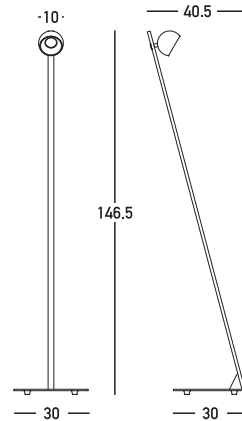

Product Data Sheet

Date: 02/12/2025
Zambelis Lights

Code 25344

Color: Sandy Black Base

Champagne Shade

Physical Specifications

Luminaire Type	Indoor Floor Lights
Special Feature	359° Movable Shades
Color	Sandy Black Base Champagne Shade
Material	Metal - Aluminium - Plastic
IP	20
Switch	Touch Dim
Warranty	3 Years

Illumination Data

Color Temperature	3000K
Cri	90
Lumen Output	611Lm
Beam Angle	180° in a sphere
UGR	N/A
Energy Efficiency Class	G
Indicative Lifetime	L70B50 30000h
Mc Adam	SDCM<2

Packing Info

Package Size	L: 157cm W: 37cm H: 17cm
Gross Weight	6.7kg

Dimensions Reference

Overall Dimensions	L: 40.5cm W: 30cm H: 146.5cm
Base	Ø: 30cm H: 2cm
Shade	Ø: 10cm H: 6.5cm
Cable & Wires	150cm Cable Available
Cutting Hole	None
Depth Required	None

Electrical Specifications