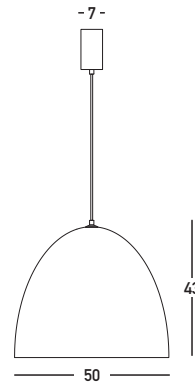

# Product Data Sheet

Code 25175

Color: Black

Date: 29/10/2025  
Zambelis Lights

## Dimensions Reference

Overall Dimensions	Ø: 50cm H: 43cm
Base	Ø: 7cm H: 13cm
Cable & Wires	250cm Fabric Cable Adjustable
Cutting Hole	None
Depth Required	None

## Packing Info

Package Size	L: 60cm W: 60cm H: 53cm
Gross Weight	3.9kg