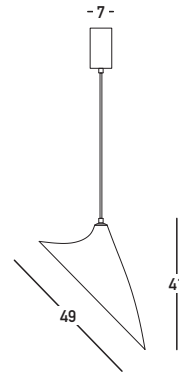

Product Data Sheet

Code 25174

Color: Black

Date: 29/10/2025
Zambelis Lights

Physical Specifications

Luminaire Type	Indoor Single Pendant Lights
Color	Black
Material	Metal - Mulberry Silk
IP	20
Warranty	3 Years

Dimensions Reference

Overall Dimensions	Ø: 49cm H: 41cm
Base	Ø: 7cm H: 13cm
Cable & Wires	250cm Fabric Cable Adjustable
Cutting Hole	None
Depth Required	None

Illumination Data

Color Temperature	N/A
Cri	N/A
Lumen Output	N/A
Beam Angle	N/A
UGR	N/A
Energy Efficiency Class	N/A
Indicative Lifetime	N/A
Mc Adam	N/A

Electrical Specifications

Input Voltage	220-240V
Operating Frequency	50/60Hz
Power	15W MAX
Light Source	1x E27 Bulb (not included)
Dimming Options	None
Safety Class	I

Packing Info

Package Size	L: 60cm W: 60cm H: 30cm
Gross Weight	1.8kg