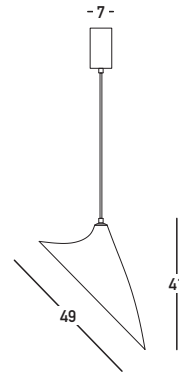

Product Data Sheet

Code 25173

Color: White

Date: 29/10/2025
Zambelis Lights

Physical Specifications

Luminaire Type	Indoor Single Pendant Lights
Color	White
Material	Metal - Mulberry Silk
IP	20
Warranty	3 Years

Dimensions Reference

Overall Dimensions	Ø: 49cm H: 41cm
Base	Ø: 7cm H: 13cm
Cable & Wires	250cm Fabric Cable Adjustable
Cutting Hole	None
Depth Required	None

Illumination Data

Color Temperature	N/A
Cri	N/A
Lumen Output	N/A
Beam Angle	N/A
UGR	N/A
Energy Efficiency Class	N/A
Indicative Lifetime	N/A
Mc Adam	N/A

Electrical Specifications

Input Voltage	220-240V
Operating Frequency	50/60Hz
Power	15W MAX
Light Source	1x E27 Bulb (not included)
Dimming Options	None
Safety Class	I

Packing Info

Package Size	L: 60cm W: 60cm H: 30cm
Gross Weight	1.8kg

Product Description

Pendant Light 1xE27 MAX 15W
Mulberry Silk - Metal White