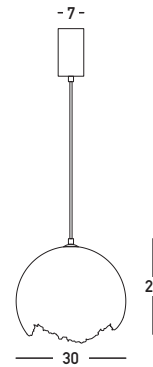

Product Data Sheet

Code 25172

Color: White

Date: 29/10/2025
Zambelis Lights

Physical Specifications

| | |
|----------------|------------------------------------|
| Luminaire Type | Indoor Single Pendant Lights |
| Color | White |
| Material | Metal - Paper Pulp - Plastic Globe |
| IP | 20 |
| Warranty | 3 Years |

Dimensions Reference

| | |
|--------------------|-------------------------------|
| Overall Dimensions | Ø: 30cm H: 27cm |
| Base | Ø: 7cm H: 13cm |
| Globe | Ø: 16cm |
| Cable & Wires | 250cm Fabric Cable Adjustable |
| Cutting Hole | None |
| Depth Required | None |

Packing Info

| | |
|--------------|-------------------------|
| Package Size | L: 40cm W: 40cm H: 40cm |
| Gross Weight | 3.3kg |

Product Description

Pendant Light 1xE27 MAX 15W
Metal - Paper Pilp - Plastic Globe White