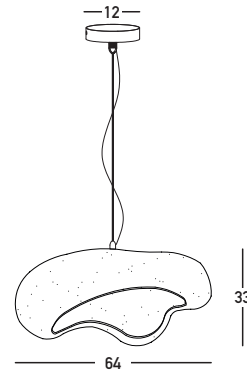

Product Data Sheet

Code 23343

Color: Natural

Date: 12/11/2025
Zambelis Lights

Physical Specifications

Luminaire Type	Indoor Single Pendant Lights
Color	Natural
Material	Metal - Fiberglass
IP	20
Warranty	3 Years

Dimensions Reference

Overall Dimensions	L: 64cm W: 54cm H: 33cm
Base	Ø: 12cm H: 2.5cm
Cable & Wires	200cm Cable Adjustable
Cutting Hole	None
Depth Required	None

Illumination Data

Color Temperature	N/A
Cri	N/A
Lumen Output	N/A
Beam Angle	N/A
UGR	N/A
Energy Efficiency Class	N/A
Indicative Lifetime	N/A
Mc Adam	N/A

Electrical Specifications

Input Voltage	220-240V
Operating Frequency	50/60Hz
Power	15W MAX
Light Source	1x E27 Bulb (not included)
Dimming Options	None
Safety Class	I

Packing Info

Package Size	L: 67cm W: 58cm H: 35cm
Gross Weight	6.2kg

Product Description

Pendant Light 1xE27 MAX 15W
Fiberglass