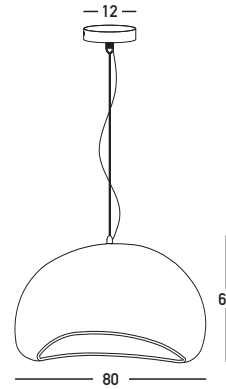

Product Data Sheet

Code 23342

Color: Natural

Date: 29/10/2025
Zambelis Lights

Physical Specifications

Luminaire Type	Indoor Single Pendant Lights
Color	Natural
Material	Metal - Fiberglass
IP	20
Warranty	3 Years

Dimensions Reference

Overall Dimensions	L: 80cm W: 65cm H: 65cm
Base	Ø: 12cm H: 2.5cm
Cable & Wires	200cm Cable Adjustable
Cutting Hole	None
Depth Required	None

Illumination Data

Color Temperature	N/A
Cri	N/A
Lumen Output	N/A
Beam Angle	N/A
UGR	N/A
Energy Efficiency Class	N/A
Indicative Lifetime	N/A
Mc Adam	N/A

Electrical Specifications

Input Voltage	220-240V
Operating Frequency	50/60Hz
Power	15W MAX
Light Source	1x E27 Bulb (not included)
Dimming Options	None
Safety Class	I

Packing Info

Package Size	L: 84cm W: 68cm H: 51cm
Gross Weight	14kg

Product Description

Pendant Light 1xE27 MAX 15W
Fiberglass D:80cm