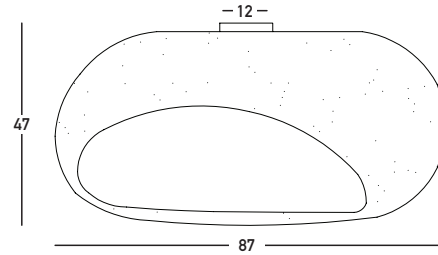

Product Data Sheet

Date: 29/10/2025
Zambelis Lights

Code 23341

Color: Natural

Physical Specifications

Luminaire Type	Indoor Ceiling Lights
Color	Natural
Material	Metal - Fiberglass
IP	20
Warranty	3 Years

Dimensions Reference

Overall Dimensions	L: 87cm W: 65cm H: 47cm
Base	Ø: 12cm H: 3cm
Cable & Wires	None
Cutting Hole	None
Depth Required	None

Illumination Data

Color Temperature	N/A
Cri	N/A
Lumen Output	N/A
Beam Angle	N/A
UGR	N/A
Energy Efficiency Class	N/A
Indicative Lifetime	N/A
Mc Adam	N/A

Electrical Specifications

Input Voltage	220-240V
Operating Frequency	50/60Hz
Power	15W MAX
Light Source	1x E27 Bulb (not included)
Dimming Options	None
Safety Class	I

Packing Info

Package Size	L: 87cm W: 65cm H: 47cm
Gross Weight	8.6kg

Product Description

Ceiling Light 1xE27 MAX 15W
Fiberglass D:87cm