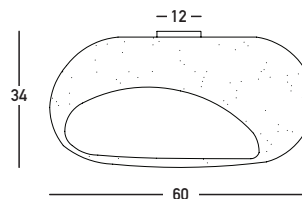

Product Data Sheet

Date: 29/10/2025
Zambelis Lights

Code 23340

Color: Natural

Physical Specifications

Luminaire Type	Indoor Ceiling Lights
Color	Natural
Material	Metal - Fiberglass
IP	20
Warranty	3 Years

Dimensions Reference

Overall Dimensions	L: 60cm W: 36cm H: 34cm
Base	Ø: 12cm H: 3cm
Cable & Wires	None
Cutting Hole	None
Depth Required	None

Illumination Data

Color Temperature	N/A
Cri	N/A
Lumen Output	N/A
Beam Angle	N/A
UGR	N/A
Energy Efficiency Class	N/A
Indicative Lifetime	N/A
Mc Adam	N/A

Electrical Specifications

Input Voltage	220-240V
Operating Frequency	50/60Hz
Power	15W MAX
Light Source	1x E27 Bulb (not included)
Dimming Options	None
Safety Class	I

Packing Info

Package Size	L: 67cm W: 50cm H: 39cm
Gross Weight	6.5kg