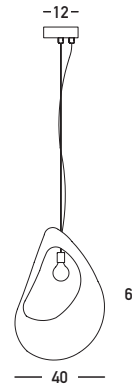

Product Data Sheet

Code 23163

Color: Natural

Date: 29/10/2025
Zambelis Lights