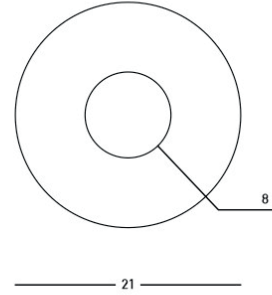

Product Data Sheet

Date: 20/11/2025
Zambelis Lights

Code 23137

Color: Gold Matt

Physical Specifications

Luminaire Type	Indoor Wall Lights
Color	Gold Matt
Material	Metal - Opal Glass
IP	20
Warranty	3 Years

Dimensions Reference

Overall Dimensions	Ø: 21cm L: 12cm
Opal Glass	Ø: 8cm
Cable & Wires	None
Cutting Hole	None
Depth Required	None

Illumination Data

Color Temperature	N/A
Cri	N/A
Lumen Output	N/A
Beam Angle	N/A
UGR	N/A
Energy Efficiency Class	N/A
Indicative Lifetime	N/A
Mc Adam	N/A

Electrical Specifications

Input Voltage	220-240V
Operating Frequency	50/60Hz
Power	7W MAX
Light Source	1x G9 LED Bulb (not included)
Dimming Options	None
Safety Class	I

Packing Info

Package Size	L: 29cm W: 26cm H: 15cm
Gross Weight	1.5kg

Product Description

Wall Light 1x G9 LED 7W MAX Gold Matt Opal Glass