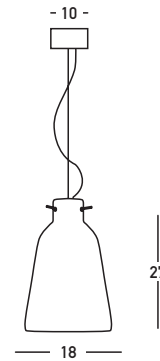

Product Data Sheet

Date: 29/10/2025
Zambelis Lights

Code 22268

Color: White Clay

Black Base

Physical Specifications

Luminaire Type	Indoor Single Pendant Lights
Color	White Clay-Black Base
Material	Clay - Metal
IP	20
Warranty	3 Years

Dimensions Reference

Overall Dimensions	Ø: 18cm H: 27cm
Base	Ø: 10cm H: 2.5cm
Cable & Wires	200cm Fabric Cable Adjustable
Cutting Hole	None
Depth Required	None

Illumination Data

Color Temperature	N/A
Cri	N/A
Lumen Output	N/A
Beam Angle	N/A
UGR	N/A
Energy Efficiency Class	N/A
Indicative Lifetime	N/A
Mc Adam	N/A

Electrical Specifications

Input Voltage	220-240V
Operating Frequency	50/60Hz
Power	40W MAX
Light Source	1x E27 Bulb (not included)
Dimming Options	None
Safety Class	I

Packing Info

Package Size	L: 32cm W: 32cm H: 40cm
Gross Weight	3.5kg

Product Description

Pendant Lamp 1xE27 MAX 40W White