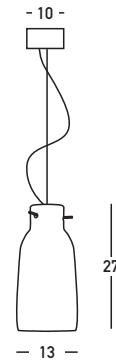

# Product Data Sheet

Date: 29/10/2025  
Zambelis Lights

Code 22236

Color: White Clay

Black Base

## Physical Specifications

|                |                              |
|----------------|------------------------------|
| Luminaire Type | Indoor Single Pendant Lights |
| Color          | White Clay-Black Base        |
| Material       | Clay - Metal                 |
| IP             | 20                           |
| Warranty       | 3 Years                      |

## Dimensions Reference

|                    |                               |
|--------------------|-------------------------------|
| Overall Dimensions | Ø: 13cm H: 27cm               |
| Base               | Ø: 10cm H: 2.5cm              |
| Cable & Wires      | 200cm Fabric Cable Adjustable |
| Cutting Hole       | None                          |
| Depth Required     | None                          |

## Packing Info

|              |                         |
|--------------|-------------------------|
| Package Size | L: 32cm W: 32cm H: 40cm |
| Gross Weight | 3.2kg                   |