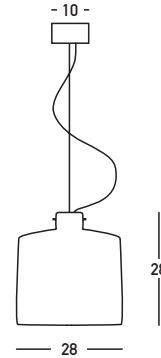

Product Data Sheet

Date: 29/10/2025
Zambelis Lights

Code 22216

Color: White Clay

Black Base