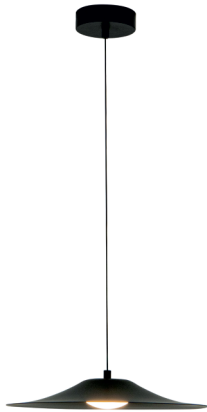

Product Data Sheet

Code 22130

Color: Black Matt

Date: 10/11/2025
Zambelis Lights

Physical Specifications

Luminaire Type	Indoor Single Pendant Lights
Color	Black Matt
Material	Metal - Acrylic
IP	20
Warranty	3 Years

Dimensions Reference

Overall Dimensions	Ø: 35cm H: 6cm
Base	Ø: 11cm H: 3cm
Cable & Wires	200cm Cable Adjustable
Cutting Hole	None
Depth Required	None

Illumination Data

Color Temperature	3000K
Cri	80
Lumen Output	1400Lm
Beam Angle	360° in a sphere
UGR	N/A
Energy Efficiency Class	E
Indicative Lifetime	L70B50 30000h
Mc Adam	SDCM<2.5

Packing Info

Package Size	L: 41cm W: 41cm H: 10cm
Gross Weight	1.6kg

Product Description

Pendant Light LED 12W 3000K Metal - Acrylic Black

www.zambelislights.gr | info@zambelislights.gr