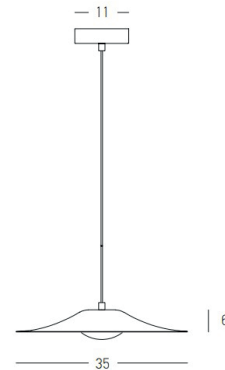

Product Data Sheet

Code 22130

Color: Black Matt

Date: 10/11/2025
Zambelis Lights

Physical Specifications

Luminaire Type	Indoor Single Pendant Lights
Color	Black Matt
Material	Metal - Acrylic
IP	20
Warranty	3 Years

Dimensions Reference

Overall Dimensions	Ø: 35cm H: 6cm
Base	Ø: 11cm H: 3cm
Cable & Wires	200cm Cable Adjustable
Cutting Hole	None
Depth Required	None

Illumination Data

Color Temperature	3000K
Cri	80
Lumen Output	1400Lm
Beam Angle	360° in a sphere
UGR	N/A
Energy Efficiency Class	E
Indicative Lifetime	L70B50 30000h
Mc Adam	SDCM<2.5

Packing Info

Package Size	L: 41cm W: 41cm H: 10cm
Gross Weight	1.6kg

Product Description

Pendant Light LED 12W 3000K Metal - Acrylic Black

www.zambelislights.gr | info@zambelislights.gr