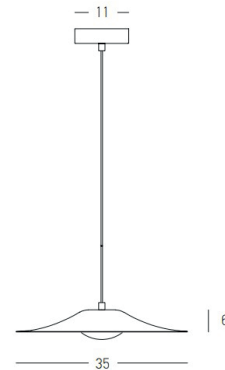

Product Data Sheet

Code 22129

Color: White Matt

Date: 10/11/2025
Zambelis Lights

Physical Specifications

Luminaire Type	Indoor Single Pendant Lights
Color	White Matt
Material	Metal - Acrylic
IP	20
Warranty	3 Years

Dimensions Reference

Overall Dimensions	Ø: 35cm H: 6cm
Base	Ø: 11cm H: 3cm
Cable & Wires	200cm Cable Adjustable
Cutting Hole	None
Depth Required	None

Illumination Data

Color Temperature	3000K
Cri	80
Lumen Output	1400Lm
Beam Angle	360° in a sphere
UGR	N/A
Energy Efficiency Class	E
Indicative Lifetime	L70B50 30000h
Mc Adam	SDCM<2.5

Electrical Specifications

Input Voltage	220-240V
Operating Frequency	50/60Hz
Power	12W
Supply Current	300mA
Voltage Compatibility	N/A
Light Source	LED Built in
Dimming Options	Non Dimmable
Safety Class	I

Packing Info

Package Size	L: 41cm W: 41cm H: 10cm
Gross Weight	1.6kg