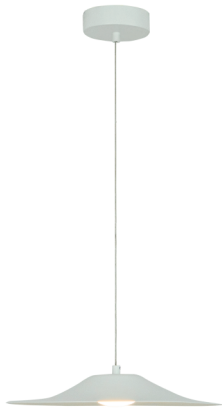

# Product Data Sheet

Code 22129

Color: White Matt

Date: 10/11/2025  
Zambelis Lights

## Physical Specifications

Luminaire Type	Indoor Single Pendant Lights
Color	White Matt
Material	Metal - Acrylic
IP	20
Warranty	3 Years

## Dimensions Reference

Overall Dimensions	Ø: 35cm H: 6cm
Base	Ø: 11cm H: 3cm
Cable & Wires	200cm Cable Adjustable
Cutting Hole	None
Depth Required	None

## Product Description

Pendant Light LED 12W 3000K Metal - Acrylic White

www.zambelislights.gr | info@zambelislights.gr