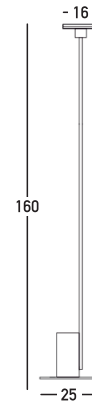

Product Data Sheet

Code 22065

Color: Sandy Black

Date: 17/12/2025
Zambelis Lights

Physical Specifications

Luminaire Type	Indoor Floor Lights
Special Feature	Uplight
Color	Sandy Black
Material	Metal - Acrylic
IP	20
Warranty	3 Years

Dimensions Reference

Overall Dimensions	Ø: 25cm H: 160cm
Base	Ø: 25cm H: 0.5cm
Shade	Ø: 16cm H: 2cm
Cable & Wires	150cm Cable Available
Cutting Hole	None
Depth Required	None

Illumination Data

Color Temperature	3000K
Cri	80
Lumen Output	1200Lm
Beam Angle	120° in a sphere
UGR	N/A
Energy Efficiency Class	F
Indicative Lifetime	L70B50 30000H
Mc Adam	SDCM<5

Packing Info

Package Size	L: 66cm W: 30cm H: 21cm
Gross Weight	6.2kg

Product Description

Floor LED Light 12W 3000K Uplight
Sandy Black Metal Acrylic

www.zambelislights.gr | info@zambelislights.gr