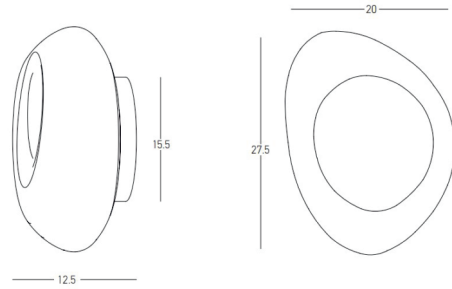

Product Data Sheet

Date: 20/11/2025
Zambelis Lights

Code 22048

Color: Sandy Black

Chrome

Physical Specifications

Luminaire Type	Indoor Wall lights
Color	Sandy Black-Chrome
Material	Metal - Glass
IP	20
Warranty	3 Years

Dimensions Reference

Overall Dimensions	L: 12.5cm W: 20cm H: 27.5cm
Base	Ø: 15.5cm H: 2.5cm
Cable & Wires	None
Cutting Hole	None
Depth Required	None

Illumination Data

Color Temperature	N/A
Cri	N/A
Lumen Output	N/A
Beam Angle	N/A
UGR	N/A
Energy Efficiency Class	N/A
Indicative Lifetime	N/A
Mc Adam	N/A

Electrical Specifications

Input Voltage	220-240V
Operating Frequency	50/60Hz
Power	8W MAX
Light Source	1x E14 LED Bulb (not included)
Dimming Options	None
Safety Class	I

Packing Info

Package Size	L: 33cm W: 27cm H: 27cm
Gross Weight	1.2kg

Product Description

Indoor Wall Light 1x E14 LED 8W MAX Sandy Black Chrome Glass Metal