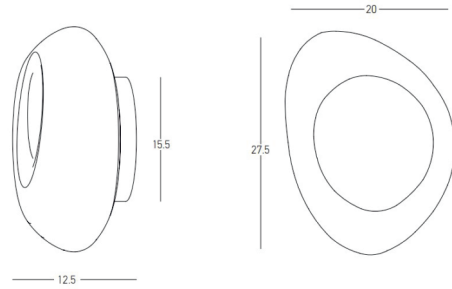

Product Data Sheet

Date: 20/11/2025
Zambelis Lights

Code 22047

Color: Sandy Black-Gold

Physical Specifications

Luminaire Type	Indoor Wall lights
Color	Sandy Black-Gold
Material	Metal - Glass
IP	20
Warranty	3 Years

Dimensions Reference

Overall Dimensions	L: 12.5cm W: 20cm H: 27.5cm
Base	Ø: 15.5cm H: 2.5cm
Cable & Wires	None
Cutting Hole	None
Depth Required	None

Illumination Data

Color Temperature	N/A
Cri	N/A
Lumen Output	N/A
Beam Angle	N/A
UGR	N/A
Energy Efficiency Class	N/A
Indicative Lifetime	N/A
Mc Adam	N/A

Electrical Specifications

Input Voltage	220-240V
Operating Frequency	50/60Hz
Power	8W MAX
Light Source	1x E14 LED Bulb (not included)
Dimming Options	None
Safety Class	I

Packing Info

Package Size	L: 33cm W: 27cm H: 27cm
Gross Weight	1.2kg