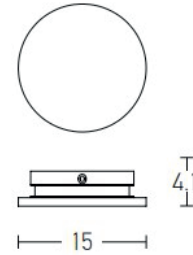

Product Data Sheet

Date: 02/12/2025
Zambelis Lights

Code 20271

Color: Pure White